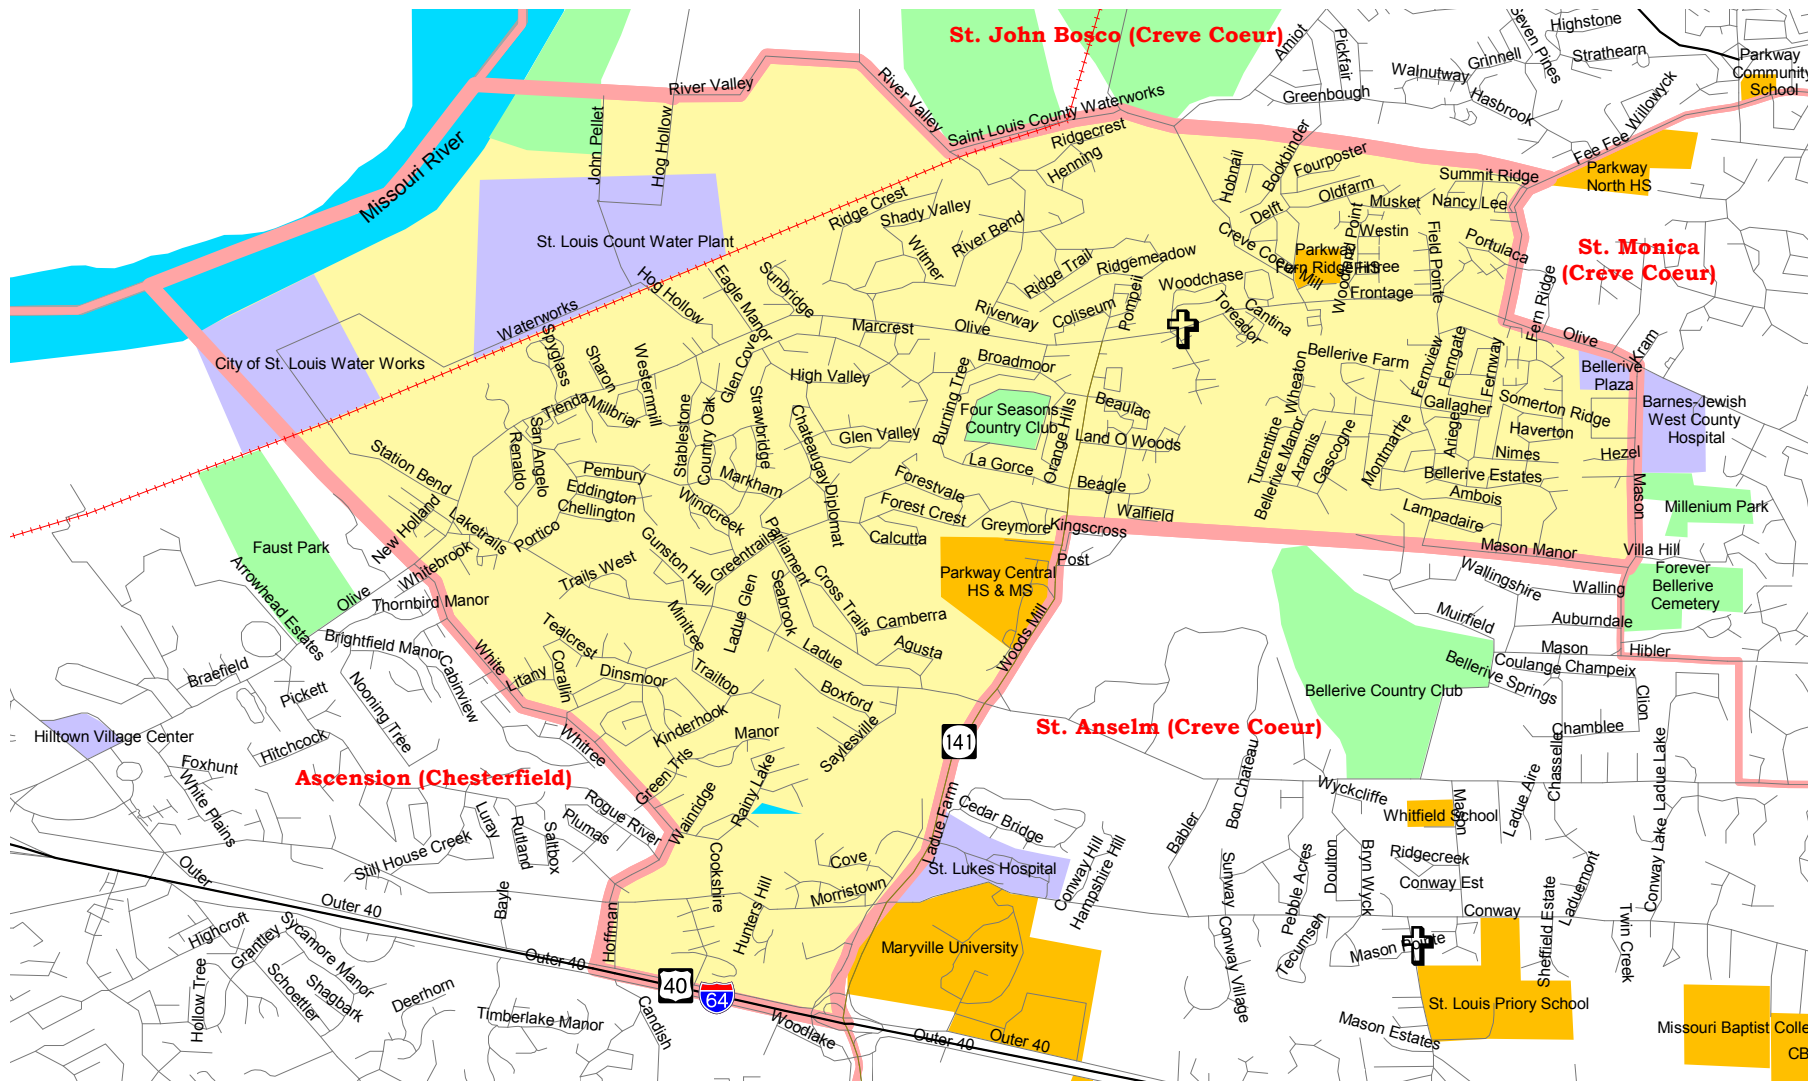

Incarnate Word - Chesterfield Parish Map

- | | | | | | |
|---|---------------------------------|---|------------------------------------|---|------------------------------------|
|  | Parish Boundaries |  | Parks & Golf Courses |  | Territorial Parish Church |
|  | County Boundaries |  | Schools |  | Personal Parish Church |
|  | Small Rivers, Creeks, & Streams |  | Government, Industrial, Commercial |  | Mission, Chapel, Oratory or Shrine |
|  | Railroad Tracks | | | | |