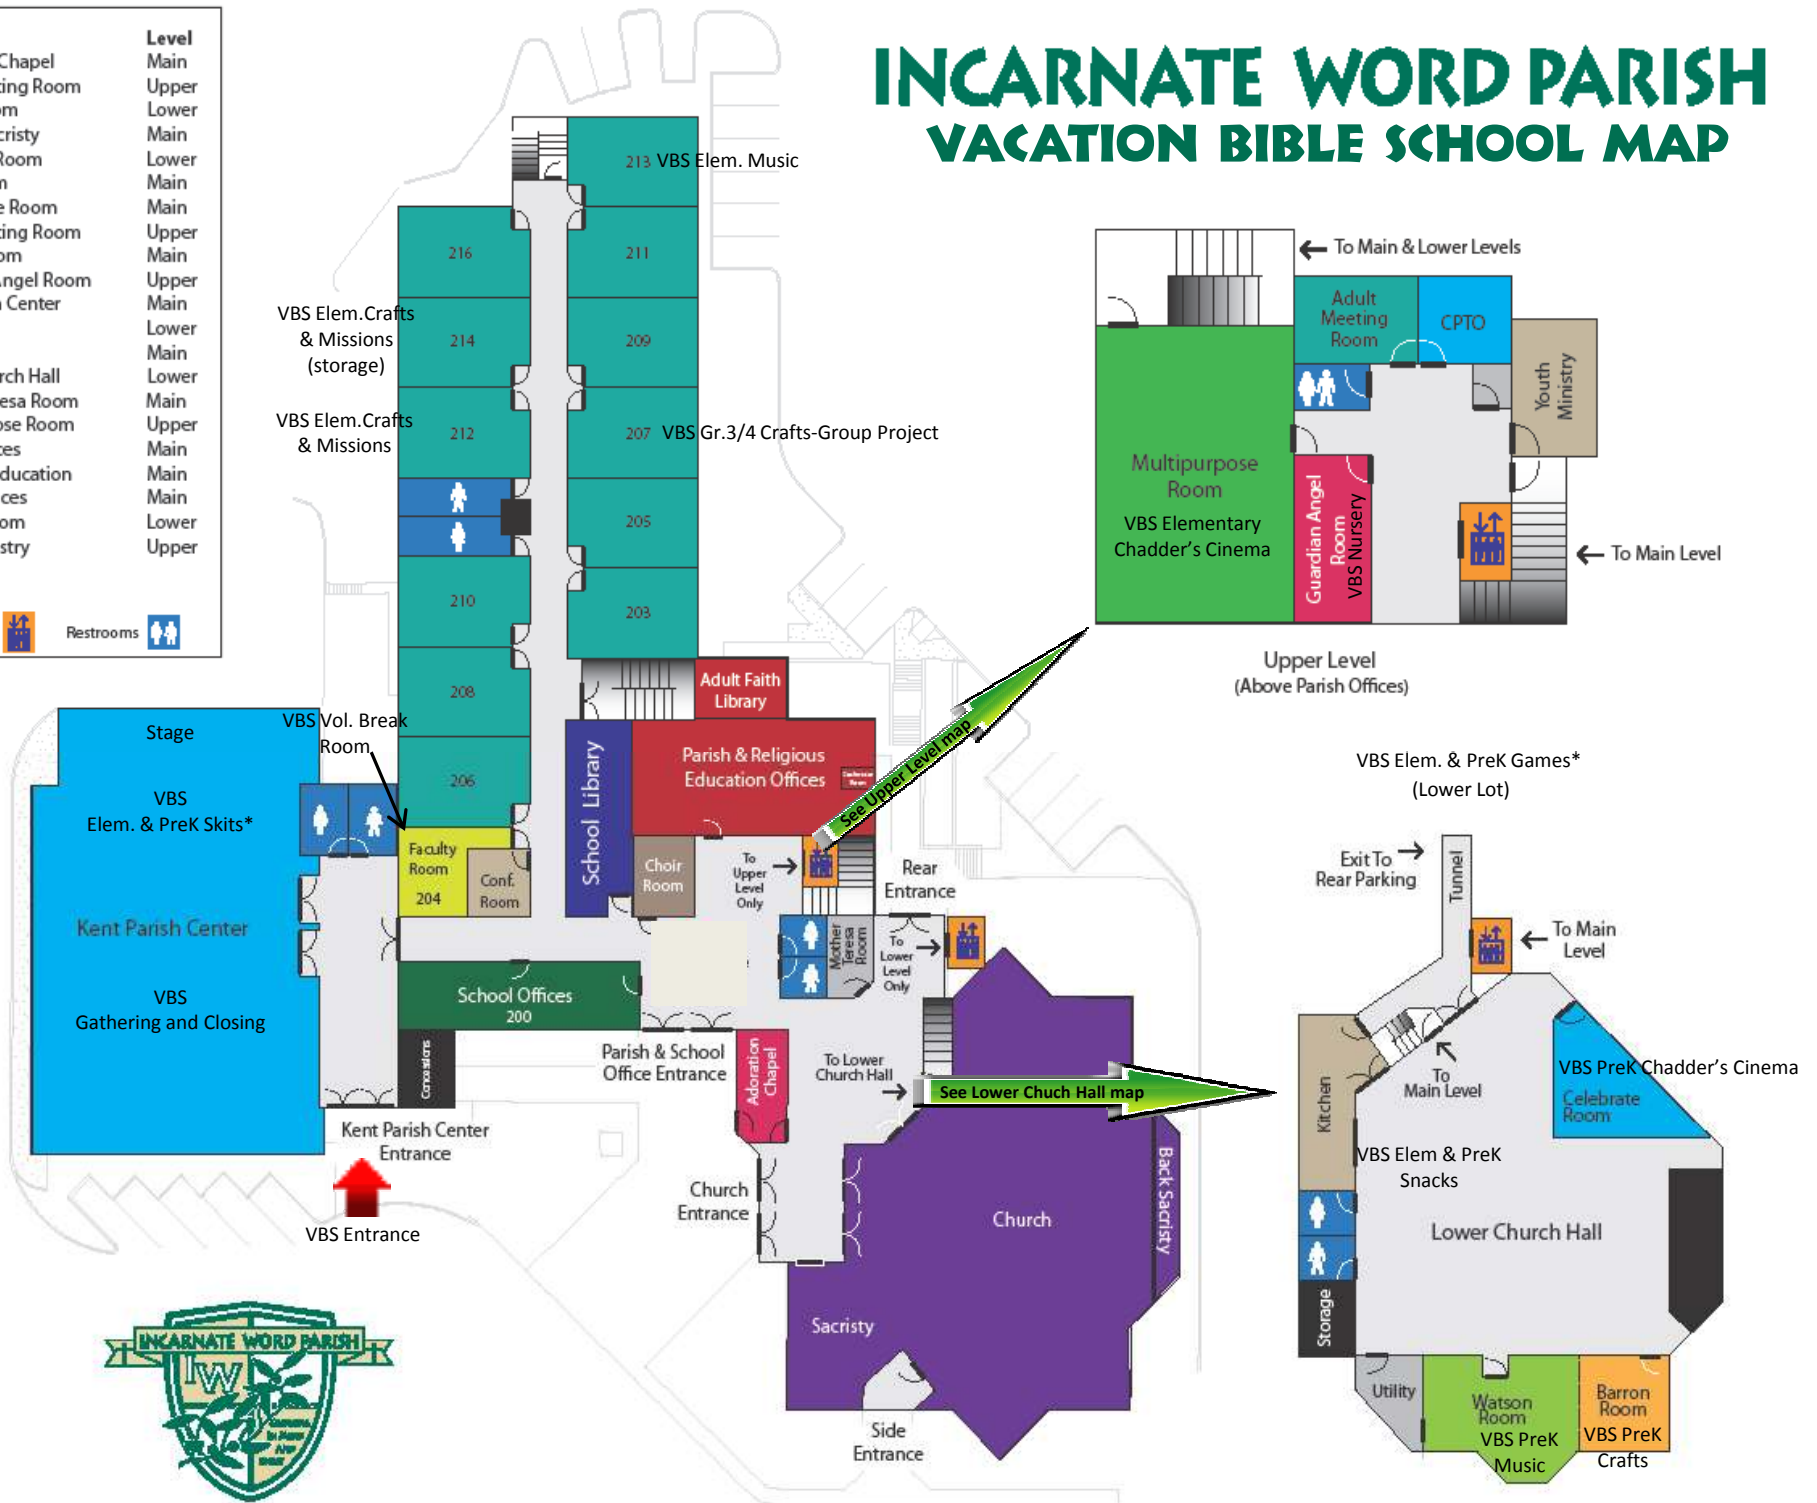

# INCARNATE WORD PARISH VACATION BIBLE SCHOOL MAP

Room	Level
Adoration Chapel	Main
Adult Meeting Room	Upper
Barron Room	Lower
Church/Sacristy	Main
Celebrate Room	Lower
Choir Room	Main
Conference Room	Main
CPTO Meeting Room	Upper
Faculty Room	Main
Guardian Angel Room	Upper
Kent Parish Center	Main
Kitchen	Lower
Library	Main
Lower Church Hall	Lower
Mother Teresa Room	Main
Multipurpose Room	Upper
Parish Offices	Main
Religious Education	Main
School Offices	Main
Watson Room	Lower
Youth Ministry	Upper

Symbols	
Elevators	
Restrooms	

\*In case of Rain, VBS Games moves to Kent Parish Center and Elem. & PreK Skits moves to Room 206.