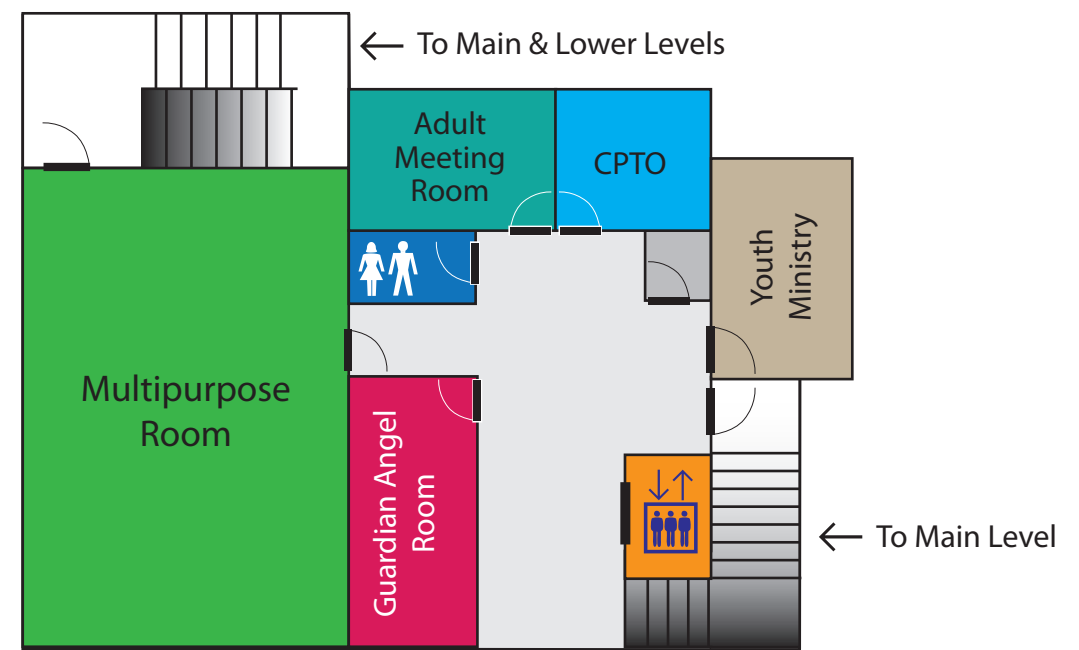

INCARNATE WORD PARISH

Room	Level
Adoration Chapel	Main
Adult Meeting Room	Upper
Barron Room	Lower
Church/Sacristy	Main
Celebrate Room	Lower
Choir Room	Main
Conference Room	Main
CPTO Meeting Room	Upper
Faculty Room	Main
Guardian Angel Room	Upper
Kent Parish Center	Main
Kitchen	Lower
Library	Main
Lower Church Hall	Lower
Mother Teresa Room	Main
Multipurpose Room	Upper
Parish Offices	Main
Religious Education	Main
School Offices	Main
Watson Room	Lower
Youth Ministry	Upper

Symbols
Elevators 
Restrooms 

Upper Level
(Above Parish Offices)